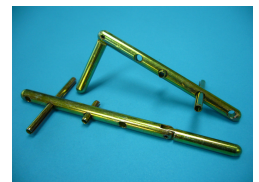

MITSUBISHI G01  
DOOR LOCK - LEFT

MITSUBISHI G02  
DOOR LOCK - RIGHT

HITACHI  
DOOR LOCK

OTIS DOOR LOCK  
DLS-11 LEFT

OTIS DOOR LOCK  
DLS-22 RIGHT

MITSUBISHI  
DOOR LOCK CONTACT

MITSUBISHI  
DOOR LOCK ROLLER

HYUNDAI  
MOVING INTER LOCK

HYUNDAI  
FIXED INTER LOCK

HYUNDAI  
INTER LOCK ROLLERS

HYUNDAI  
DOOR GATE SW.

HITACHI DOOR GATE SW.  
TKB-1A

MITSUBISHI  
DOOR GATE SW.

MITSUBISHI  
DOOR GATE SW.

MITSUBISHI DOOR SW.  
D523200

LANDING DOOR SW.  
D523100

DUMBWAITER  
DOOR LOCK

MITSUBISHI  
DOOR KEY

HITACHI  
DOOR KEY

OTIS DOOR KEY  
NEW TYPE

OTIS DOOR KEY  
LONG TAIL

OTIS DOOR KEY  
SHORT TAIL

MITSUBISHI  
T-KEY COLLAR

MITSUBISHI  
LOCK D229000

TRIANGLE KEY  
GOLD

TRIANGLE KEY  
SILVER

DOOR LOCK  
RELEASE LEVER