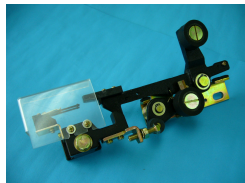

MITSUBISHI G01  
DOOR LOCK - LEFT

MITSUBISHI G02  
DOOR LOCK - RIGHT

HITACHI  
DOOR LOCK

OTIS DOOR LOCK  
DLS-11 LEFT

OTIS DOOR LOCK  
DLS-22 RIGHT

MITSUBISHI  
DOOR LOCK CONTACT

MITSUBISHI  
DOOR LOCK ROLLER

HITACHI  
DOOR LOCK CONTACT

HITACHI  
DOOR LOCK ROLLER

OTIS  
DOOR LOCK CONTACT

TOSHIBA DOOR LOCK  
DLS-33 LEFT

TOSHIBA DOOR LOCK  
DLS-44 RIGHT

TOSHIBA  
DOOR LOCK CONTACT

TOSHIBA DOOR LOCK  
BIG ROLLER

TOSHIBA DOOR LOCK  
SMALL ROLLER

HYUNDAI  
MOVING INTER LOCK

HYUNDAI  
FIXED INTER LOCK

HYUNDAI  
INTER LOCK ROLLERS

HYUNDAI  
DOOR GATE SW.

HITACHI DOOR GATE SW.  
TKB-1A

MITSUBISHI  
DOOR GATE SW.

MITSUBISHI  
DOOR GATE SW.

MITSUBISHI DOOR SW.  
D523200

MITSUBISHI  
LOCK D229000

TRIANGLE KEY  
GOLD

TRIANGLE KEY  
SILVER

DOOR LOCK  
RELEASE LEVER