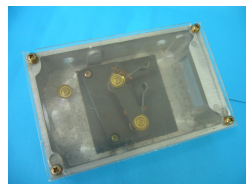

MITSUBISHI G01  
DOOR LOCK - LEFT

MITSUBISHI G02  
DOOR LOCK - RIGHT

HITACHI  
DOOR LOCK

OTIS DOOR LOCK  
DLS-11 LEFT

OTIS DOOR LOCK  
DLS-22 RIGHT

MITSUBISHI  
DOOR LOCK CONTACT

MITSUBISHI  
DOOR LOCK ROLLER

HITACHI  
DOOR LOCK CONTACT

HITACHI  
DOOR LOCK ROLLER

OTIS  
DOOR LOCK CONTACT

TOSHIBA DOOR LOCK  
DLS-33 LEFT

TOSHIBA DOOR LOCK  
DLS-44 RIGHT

TOSHIBA  
DOOR LOCK CONTACT

TOSHIBA DOOR LOCK  
BIG ROLLER

TOSHIBA DOOR LOCK  
SMALL ROLLER

HYUNDAI  
MOVING INTER LOCK

HYUNDAI  
FIXED INTER LOCK

HYUNDAI  
INTER LOCK ROLLERS

HYUNDAI  
DOOR GATE SW.

HITACHI DOOR GATE SW.  
TKB-1A

MITSUBISHI  
DOOR GATE SW.

MITSUBISHI  
DOOR GATE SW.

MITSUBISHI DOOR SW.  
D523200